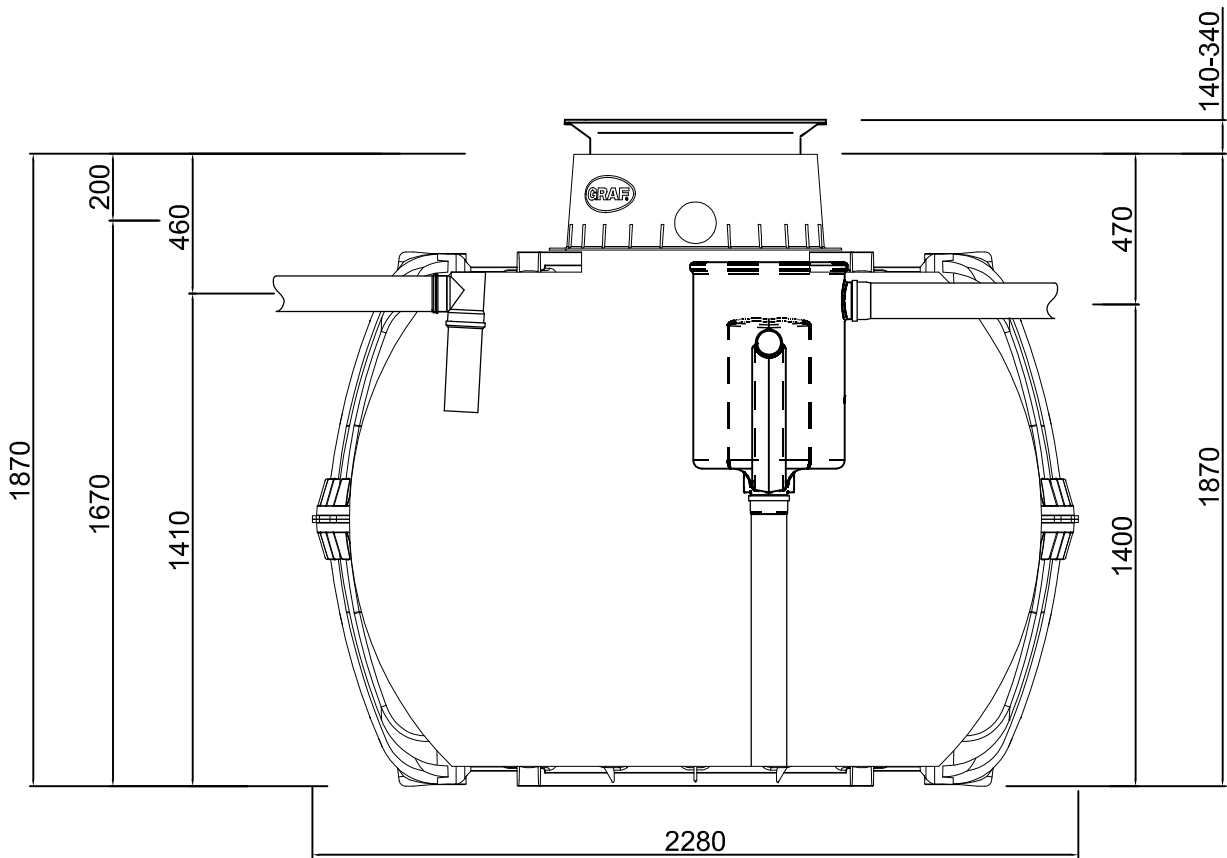

**KLARO**

ANAEROBIX filter 60 L

article no.

Carat septic tank 3750L

**Graf Australia**

1,9-11 Imboon Street  
Deception Bay  
Queensland 4508

Phone: 1300 466 469  
info@grafaustalia.com.au  
www.grafaustalia.com.au

**drawing information**

drawn csc  
date 09/2012

**article information**

weight