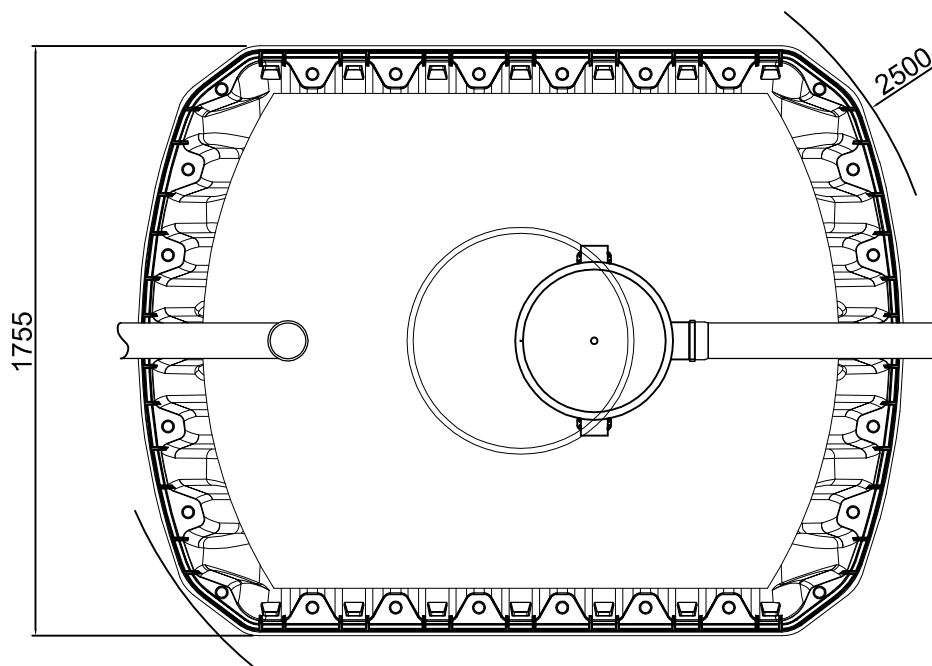

**KLARO**

ANAEROBIX filter 60 L

article no.

Carat septic tank 3750L

**Graf Australia**

1,9-11 Imboon Street  
Deception Bay  
Queensland 4508

Phone: 1300 466 469  
info@grafaustalia.com.au  
www.grafaustalia.com.au

**drawing information**

drawn csc  
date 09/2012

**article information**

weight