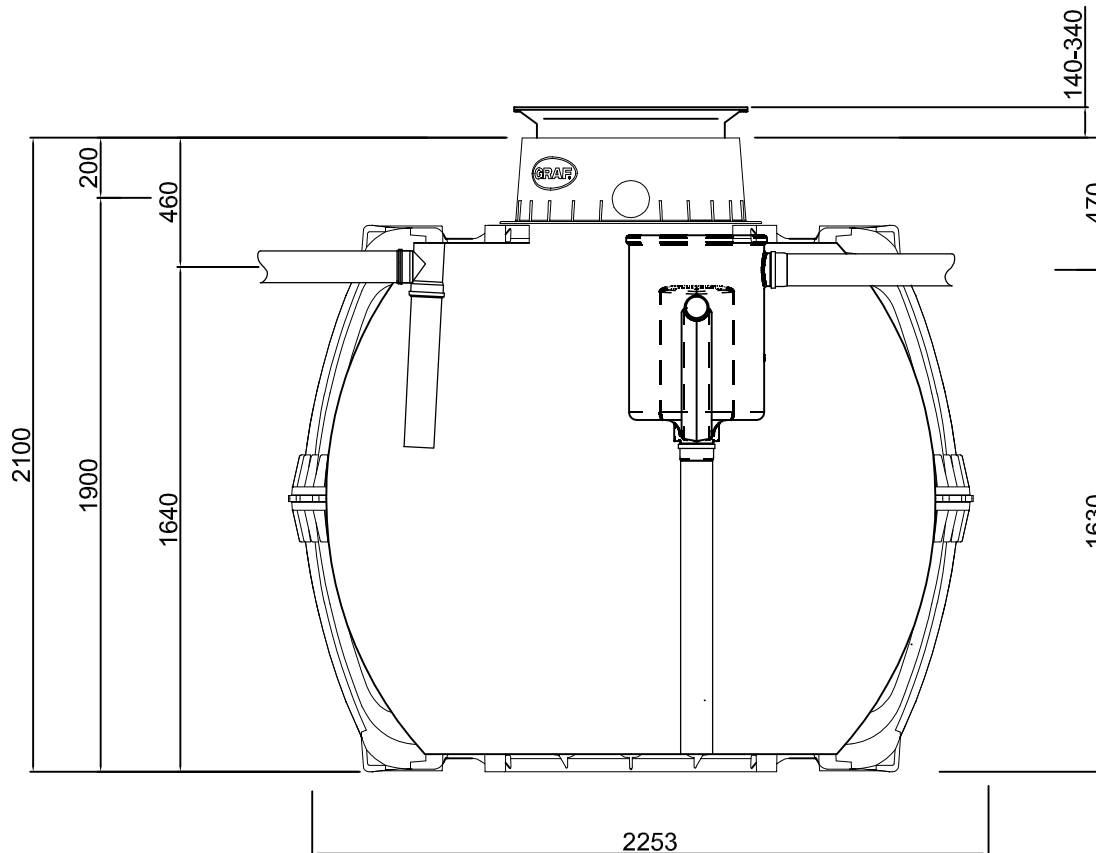

KLARO

ANAEROBIX filter 60 L

article no.

Carat septic tank 4800L

Graf Australia

1,9-11 Imboon Street
Deception Bay
Queensland 4508

Phone: 1300 466 469
info@grafaustalia.com.au
www.grafaustalia.com.au

drawing information

drawn csc

date 09/2012

article information

weight