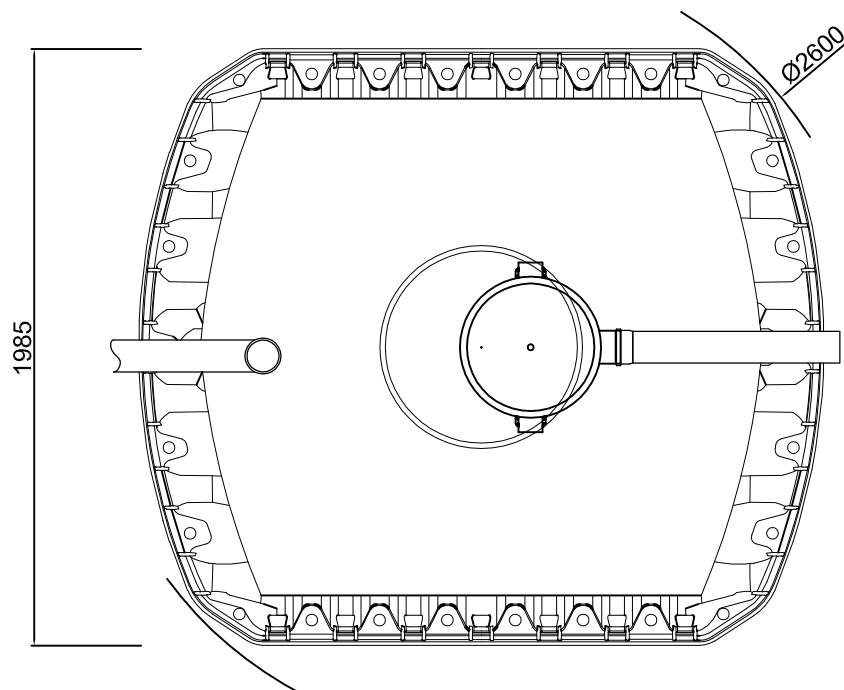

KLARO

ANAEROBIX filter 60 L

article no.

Carat septic tank 4800L

Graf Australia

1,9-11 Imboon Street
Deception Bay
Queensland 4508

Phone: 1300 466 469
info@grafaustalia.com.au
www.grafaustalia.com.au

drawing information

drawn csc

date 09/2012

article information

weight