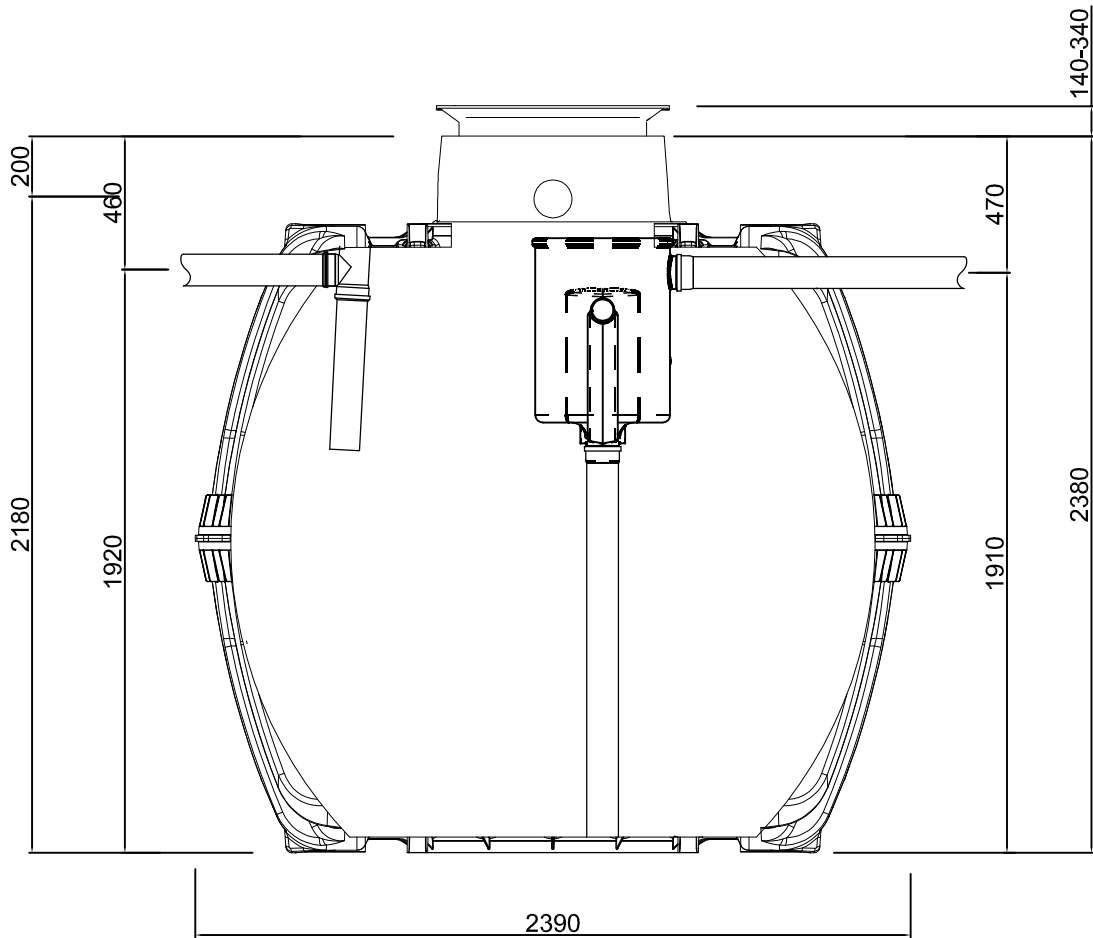

KLARO

ANAEROBIX filter 60 L

article no.

Carat septic tank 6500L

Graf Australia

1,9-11 Imboon Street
Deception Bay
Queensland 4508

Phone: 1300 466 469
info@grafaustalia.com.au
www.grafaustalia.com.au

drawing information

drawn csc
date 09/2012

article information

weight