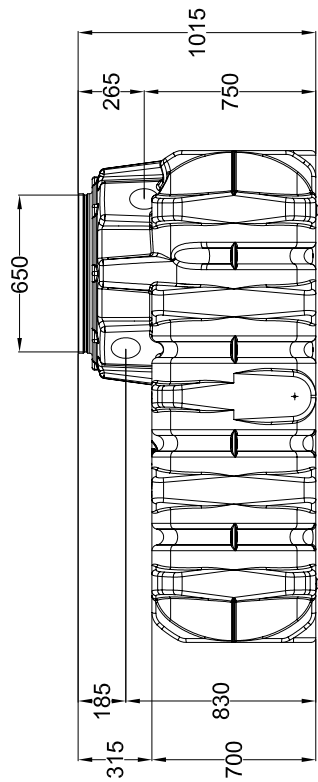

GRAF Rainwater Flat tank
Platin 1500 L

Order no.

390000

www.graf.info
info@graf.info

All Dimensions in mm
+/- 3 % Tolerance

Weight

Approx. 82 kg

Date