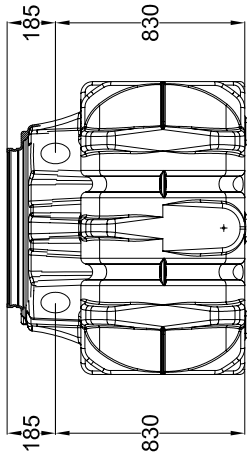

GRAF Rainwater Flat tank
Platin 1500 L

Order no.

390000

www.graf.info
info@graf.info

All Dimensions in mm
+/- 3 % Tolerance

Weight

Approx. 82 kg

Date