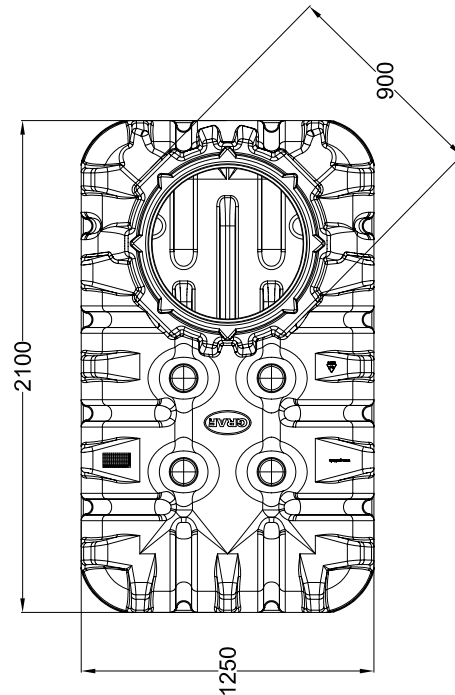

GRAF Rainwater Flat tank
Platin 1500 L

Order no.

390000

www.graf.info
info@graf.info

All Dimensions in mm
+/- 3 % Tolerance

Weight

Approx. 82 kg

Date